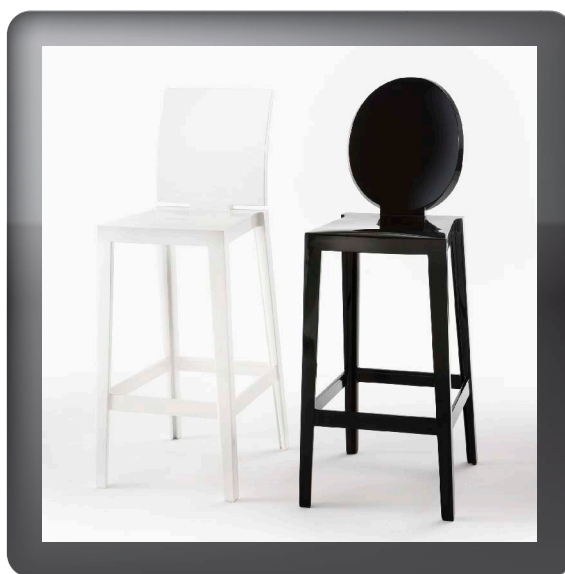

Kartell DESIGN ICONS

ONE MORE, ONE MORE PLEASE

Design Philippe Starck with Eugeni Quitllet

If you want to sip a drink at the bar in peace and quiet, you need a comfortable tall stool with a back to lean against. Sometimes one drink is not enough: and you need "One more" and sometimes "One more please". The "Ghost" family, one of the famous Kartell icons, multiplies its ranks with stools of different heights - 65 cm or 75 cm and backs, either oval or square, but flexible, practical, coloured and resistant. The stools are single mould products with a changeable back.

Material: transparent or batch-dyed polycarbonate

Size: L. 38 cm, D. 46 cm, H. 75/110

Colours: transparent, black, white, orange, pink, light blue, green, smoke

ONE MORE, ONE MORE PLEASE
Design Philippe Starck with Eugeni Quitllet