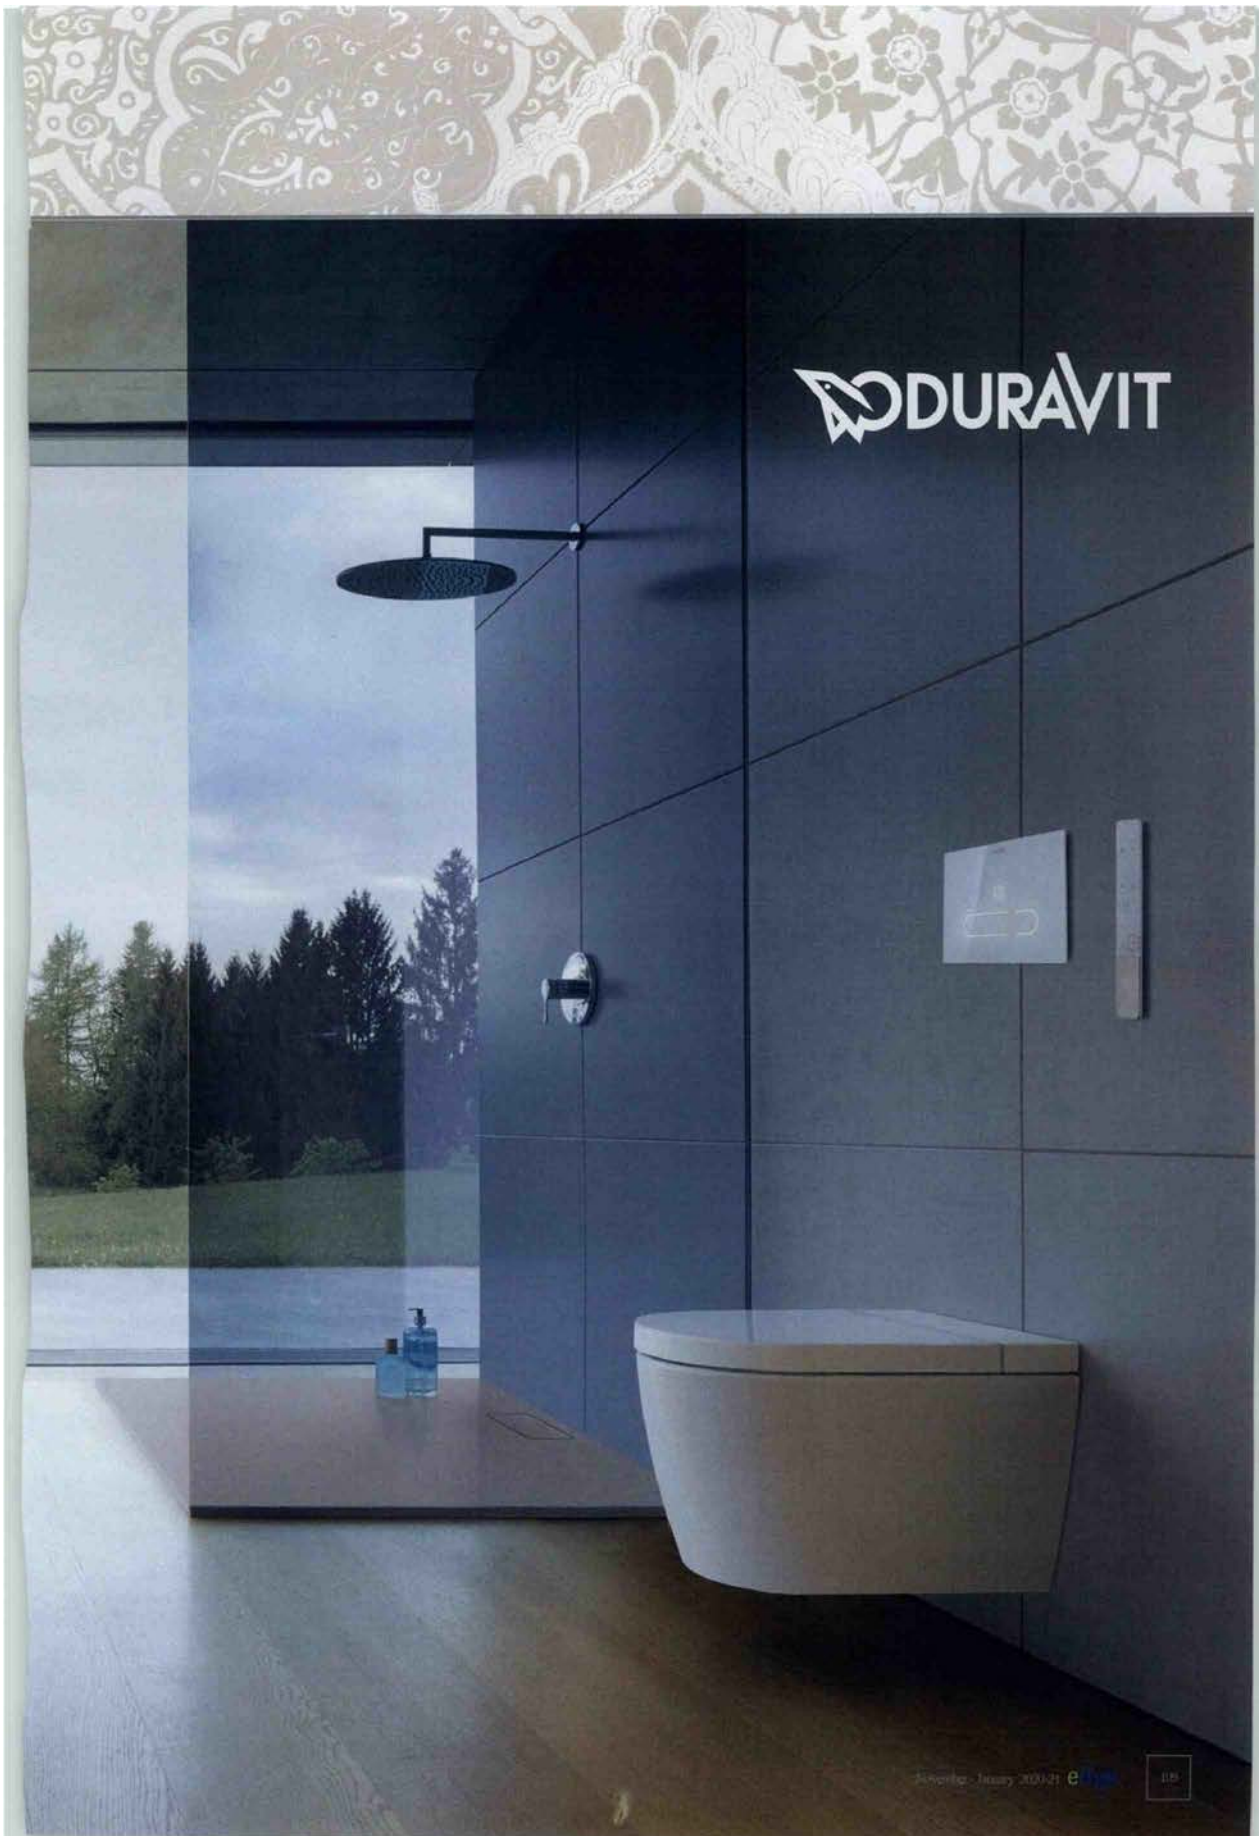

Bathroom Trends

# SensoWash® Starck f:

ICONIC DESIGN –  
MAXIMUM COMFORT

The new shower-toilet generation by Duravit and Philippe Starck is available in two versions: SensoWash® Starck f Plus and SensoWash® Starck f Lite. Convenient to operate via a remote control, freely configurable via an app, they both include a minimalist design for maximum shower-toilet comfort. The technology within all components has undergone further development and has been reorganized to now house all technology within the ceramic body. The flat seat with a height of just 40 mm and the white cover located behind it form a flush-mounted unit; contemporary design and comfort-enhancing technology in perfect harmony.

edge November - January 2021

► 28 décembre 2020

The innovative remote control with its flat, elegant design feels pleasant in the hand and all functions are controlled intuitively. Comfort is guaranteed thanks to technical finishing touches such as the motion sensor for automatic cover opening through the user ID in the seat up to a wide range of setting options for seat heating, for the shower flow, and the controllable hot air dryer.

The flat, heated toilet seat is made of an especially rugged material and, like the cover, is very hygienic thanks to its scratch-resistant, pore-free surface.

The design of the new shower-toilet impresses with its pared-down aesthetics and timeless modernity: it is a perfect match for all Duravit design ranges. Developed and manufactured by Duravit and designed by Philippe Starck, the new SensoWash® shower-toilet offers attractive pricing, easy installation, and an integrated, fully automated descaling function.